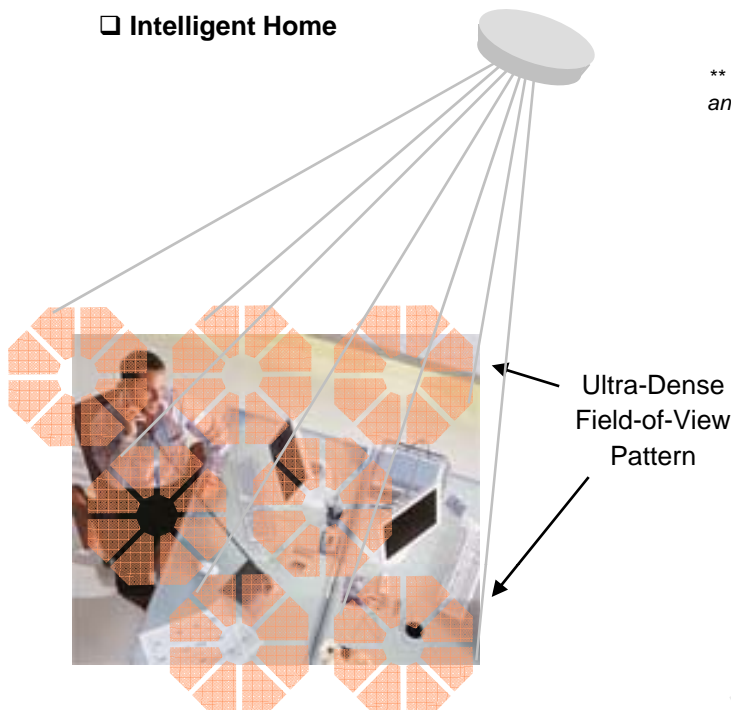

Lighting/comfort control

- ☐ Conference Rooms
- ☐ Offices
- ☐ Intelligent Home

HDIR™**

Small-Motion Detection

- ☐ **8-Element Pyroelectric IR Detector**
- ☐ **High-efficiency Spherical Fresnel Lens**
  - Maximum optical signal strength
  - Attractive appearance
- ☐ **776-field-of-view Lens/Detector System**
  - Staggered layout for best detection
  - Alternating polarity for strong signals
- ☐ **Stable and Reliable Sensor Electronics**
  - 100% surface-mount components
  - No aluminum electrolytic capacitors

False Detection Immunity

- ☐ **Air-Draft Protected Opto-electronics**
  - Sealed optics around detector
  - Detector-lead cover
- ☐ **Three-Stage White Light Protection**
  - White diffusing lens
  - Clear bug guard – less light concentration
  - Large white-light filter on detector window

** U.S. Pat. 7,579,595; continuation-in-part and additional patents pending worldwide.